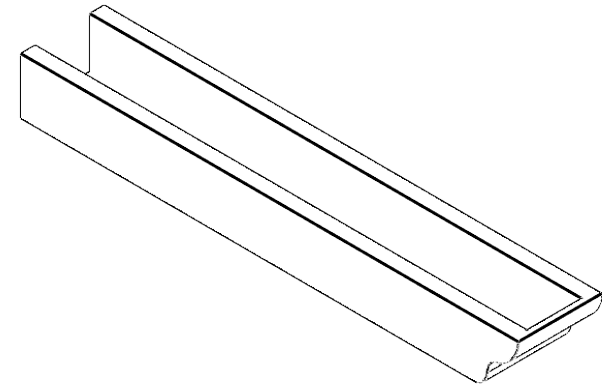

ITEM NUMBER: RFTURO060X04000X36000X004GRN00RCPR

6"W X 4"H X 36"L TIMBERTHANE ROUGH CEDAR GREENSBORO FAUX WOOD OPEN RAFTER TAIL, 4"L END, PRIMED TAN

SIDE PROFILE

FRONT PROFILE

ISOMETRIC

GENERATED DATE : 03/02/2023

EKENA MILLWORK
2300 WEST MAIN ST.
CLARKSVILLE, TX 75426
TOLL FREE: 866-607-0453
WWW.EKENAMILLWORK.COM

NOTES

1. INSTALLATION TO BE COMPLETED IN ACCORDANCE WITH MANUFACTURER'S SPECIFICATIONS.
2. DRAWING MAY NOT BE TO SCALE
3. THIS DRAWING IS INTENDED FOR DESIGN AND PLANNING PURPOSES ONLY.
4. ALL INFORMATION CONTAINED HEREIN WAS CURRENT AT THE TIME OF DEVELOPMENT BUT MUST BE REVIEWED AND APPROVED BY THE PRODUCT MANUFACTURER TO BE CONSIDERED ACCURATE.
5. TIMBERTHANE ARCHITECTURAL PRODUCTS ARE MADE FROM HIGH DENSITY URETHANE AND COME FACTORY PRIMED