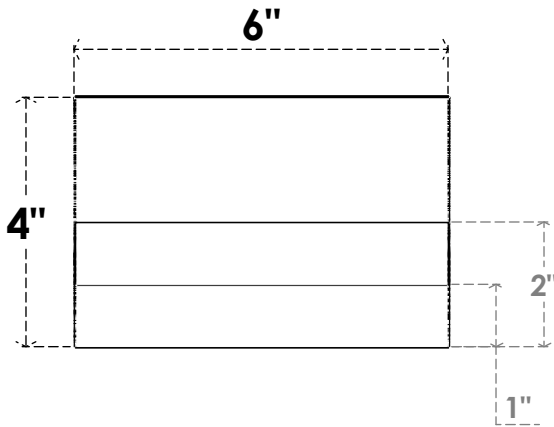

ITEM NUMBER: RFTURO060X04000X36000X004GRN00RCPR

6"W X 4"H X 36"L TIMBERTHANE ROUGH CEDAR GREENSBORO FAUX WOOD OPEN RAFTER TAIL, 4"L END, PRIMED TAN

SIDE PROFILE

FRONT PROFILE

ISOMETRIC

GENERATED DATE : 03/02/2023