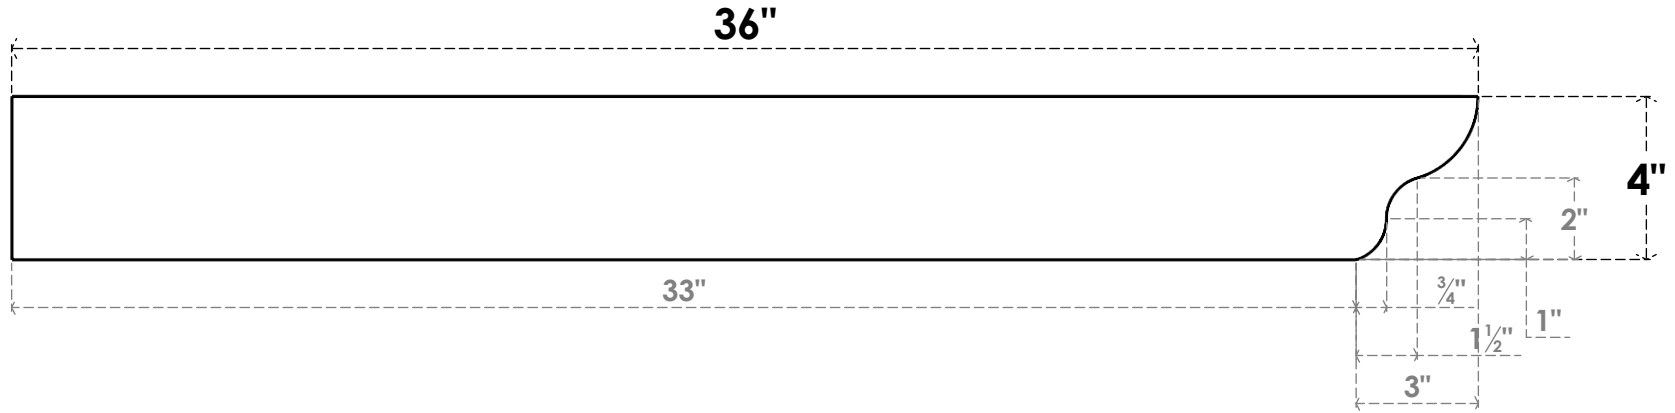

ITEM NUMBER: RFTURO060X04000X36000X004GRN00RCPR

6"W X 4"H X 36"L TIMBERTHANE ROUGH CEDAR GREENSBORO FAUX WOOD OPEN RAFTER TAIL, 4"L END, PRIMED TAN

SIDE PROFILE

FRONT PROFILE

ISOMETRIC

GENERATED DATE : 03/02/2023